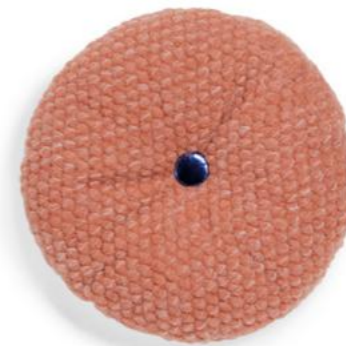

55X55 CM

55X55 CM

NUVOLA 30X50 CM

ASTRO LARGE 30X50 CM

ASTRO SMALL 40X25 CM

VENERE Ø 39 CM

Eclisse  
Design by © Isabella Disanto

CUSHIONS | GUANCIALI