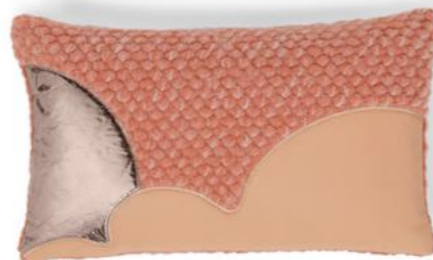

ASTRO SMALL 40X25 CM

Eclisse
Design by © Isabella Disanto

CUSHIONS | GUANCIALI

egoitaliano
LIVING YOUR WAY